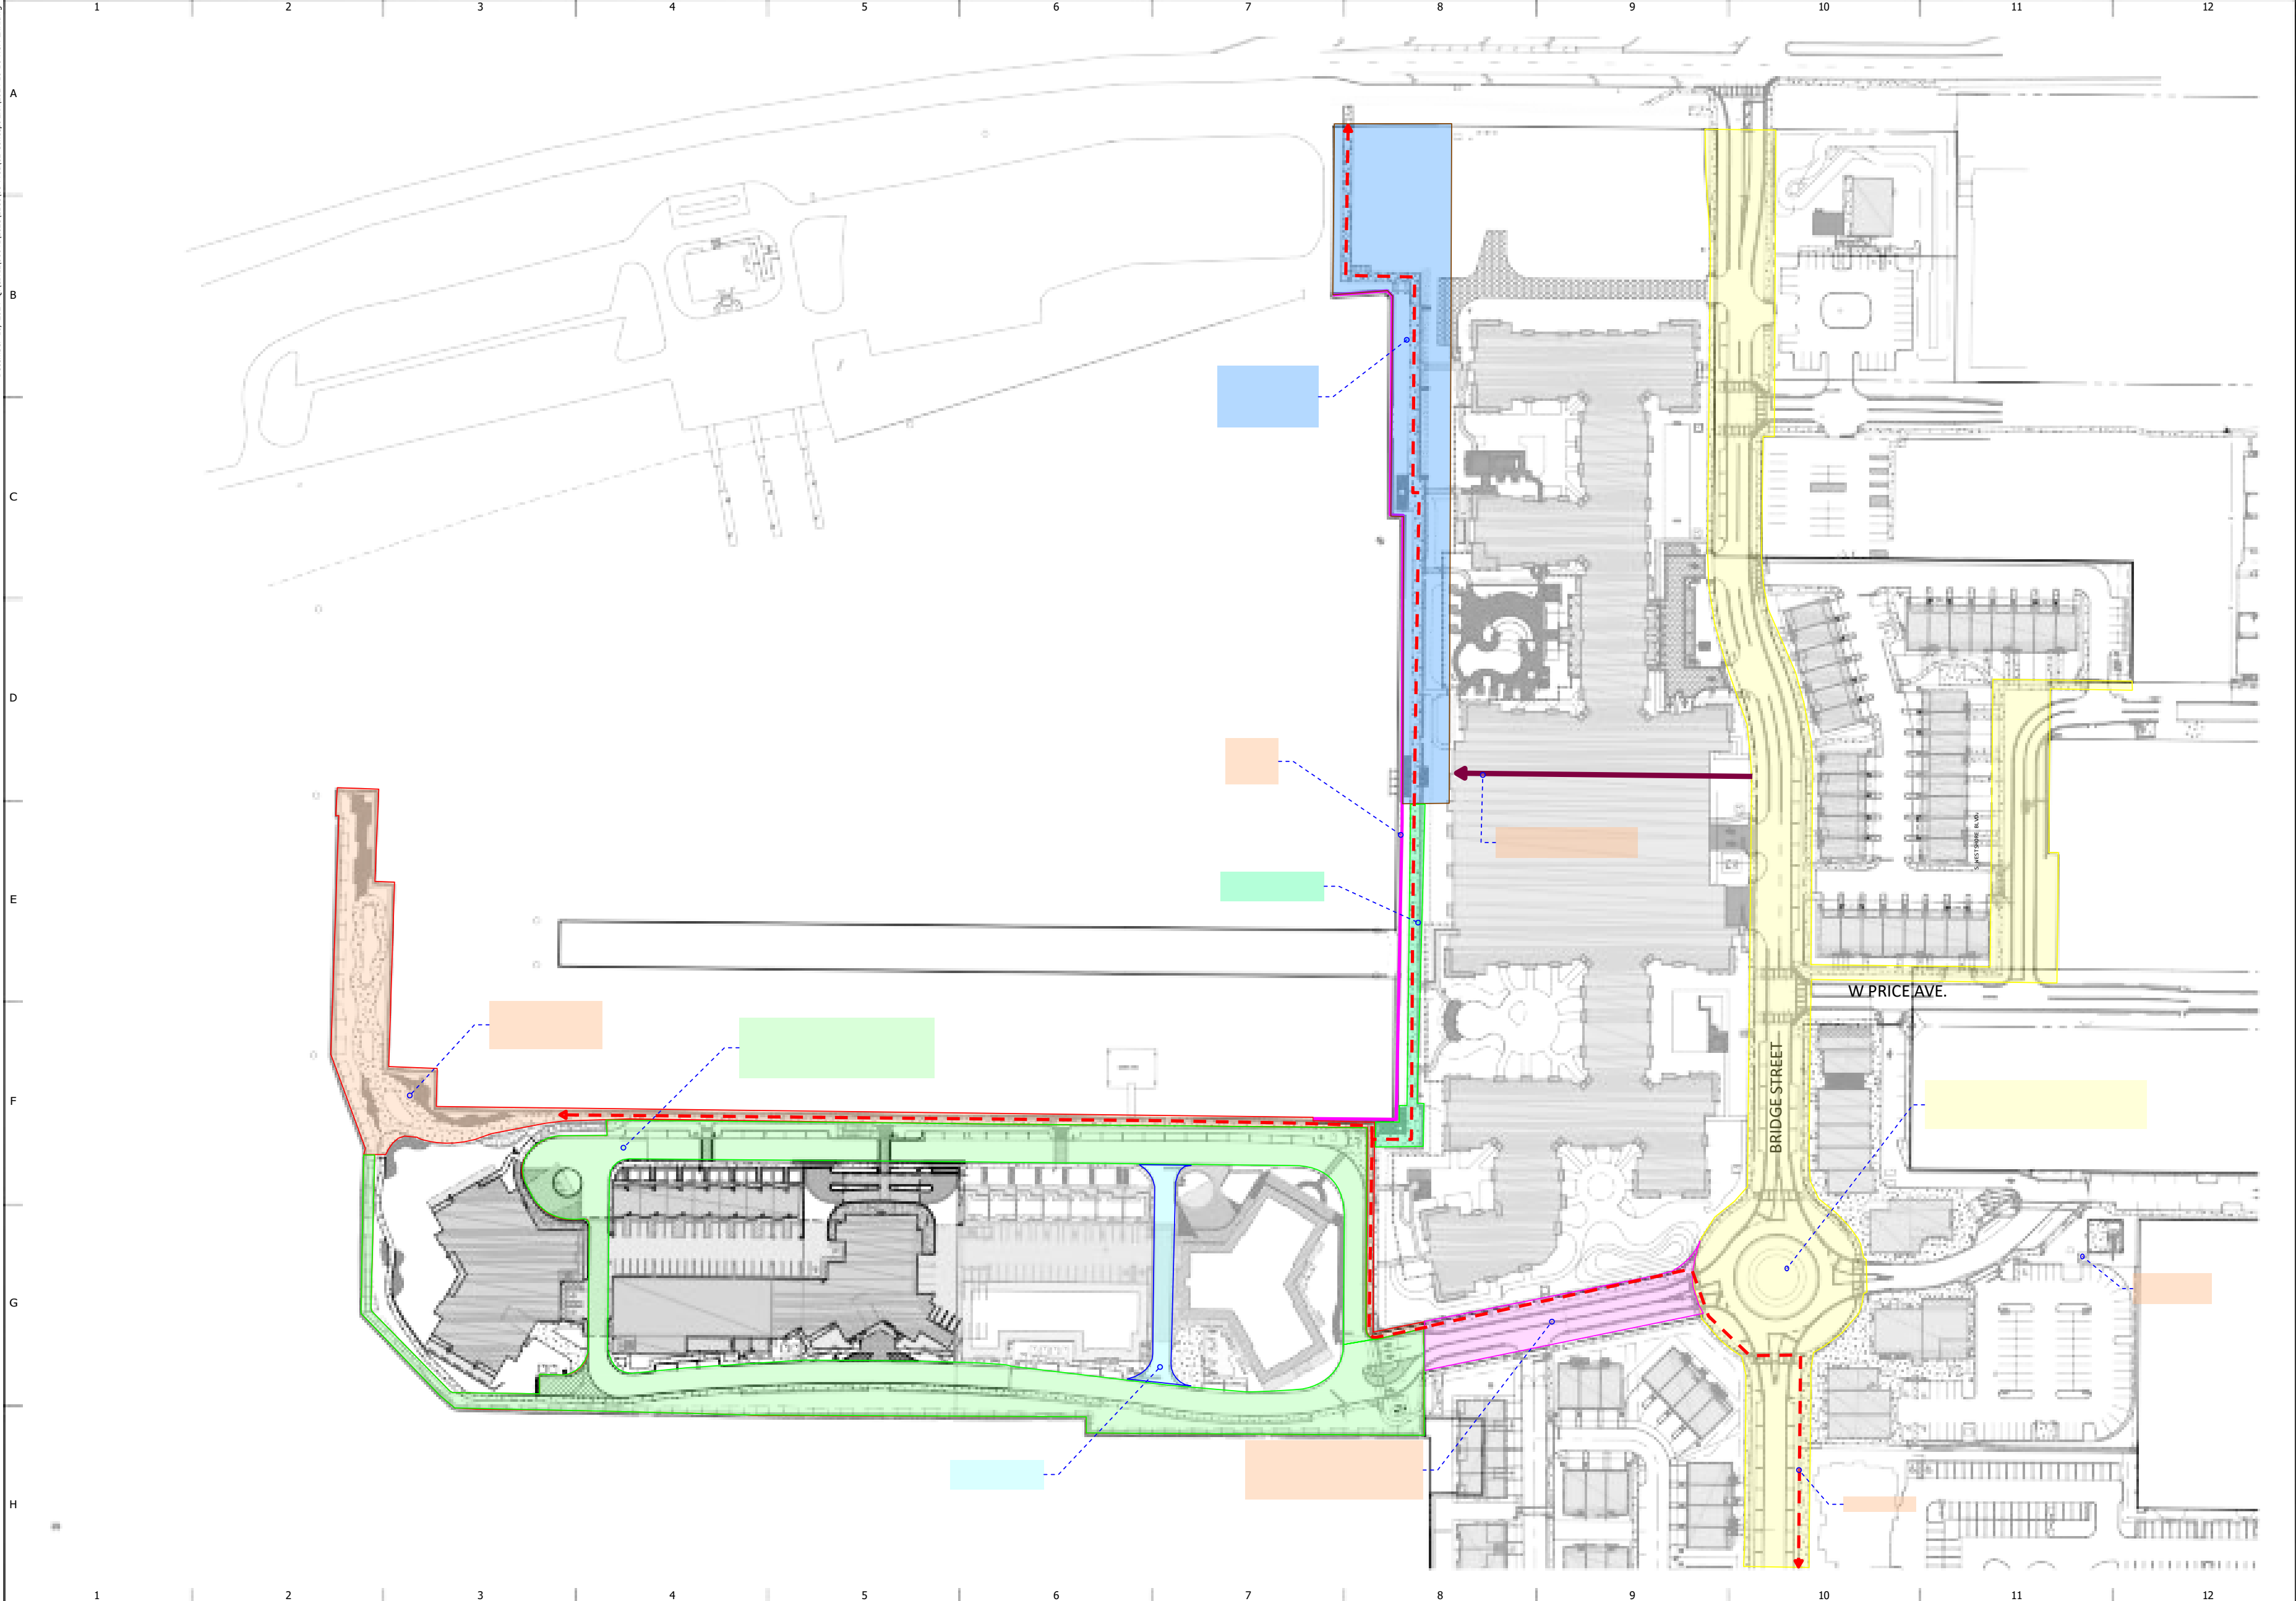

NEW PORT TAMPA CDD HOLDINGS, LLC
401 E LAS OLAS BOULEVARD
SUITE 1870
FORT LAUDERDALE, FL 33301

NO.	DATE	REVISION	BY

CDD MAINTENANCE AREAS

EXHIBIT

JOB NO: 00041-2023-1188
DATE: 12/08/2023

2 OF 2

2024-12-10